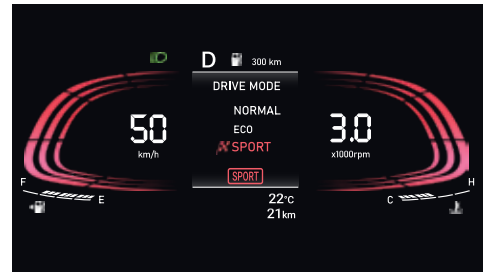

U2 1.5 | CRDi VGT diesel

Max power **85** kW (116 PS) @ 4 000 r/min
Max torque **250** Nm @ 1 500-2 750 r/min

Drive mode themes:

Eco

Normal

Sport

Drive modes:

Get wherever you need to go with ease. Pick your driving mode and let the VENUE do the rest.

Eco: The new VENUE already comes with impressive mileage and driving in ECO mode can help increase even that.

Normal: This is your happy place. The normal mode sits squarely between the performance of the SPORT and efficiency of ECO. Delivering an effortlessly relaxed performance that's perfect for everyday driving.