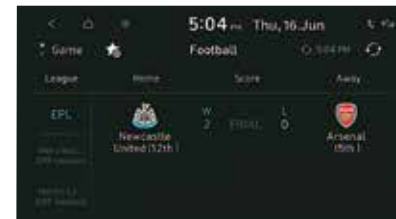

Sports updates