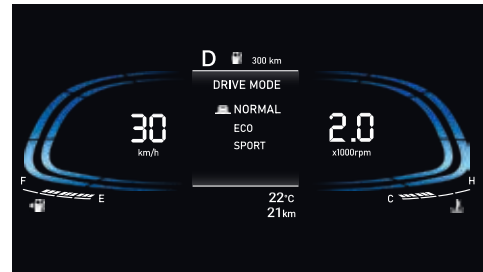

U2 1.5 | CRDi VGT diesel

Max power **85** kW (116 PS) @ 4 000 r/min
Max torque **250** Nm @ 1 500-2 750 r/min

Drive mode themes:

Eco

Normal

Sport

Drive modes:

Get wherever you need to go with ease. Pick your driving mode and let the VENUE do the rest.

Eco: The new VENUE already comes with impressive mileage and driving in ECO mode can help increase even that.

Normal: This is your happy place. The normal mode sits squarely between the performance of the SPORT and efficiency of ECO. Delivering an effortlessly relaxed performance that's perfect for everyday driving.