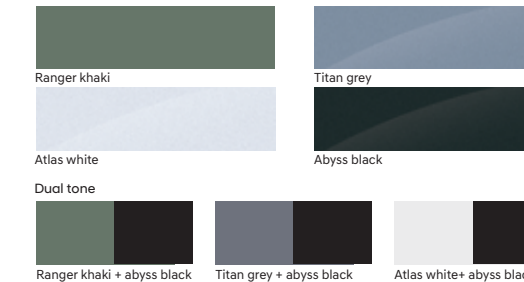

VENUE Knight

Mono tone

Black interiors with light sage green coloured inserts