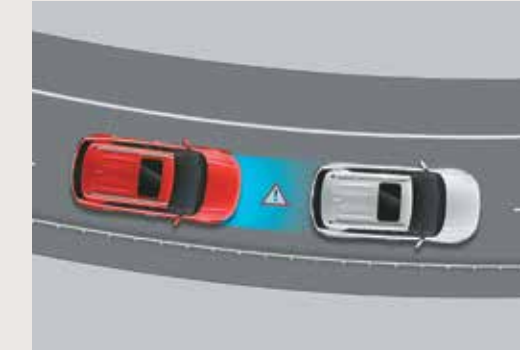

Standard across all variants

Rear parking assist camera with dynamic guidelines

6 Airbags

Tyre pressure monitoring system (Highline)

Other features: Strong body structure with AHSS | Electronic stability control (ESC) | Vehicle stability management (VSM) | Hill assist control (HAC)

[^]Electronic brakeforce distribution

Hyundai SmartSense

Level 1 ADAS. **1st in segment**

Advanced Driver Assistance System (ADAS) uses automated sensing technology to detect obstacles on the road & respond with countermeasures for impact avoidance. Thus offering comprehensive protection on the road. The new Hyundai VENUE comes with cutting-edge autonomous level 1 ADAS system for a smart & intuitive driving experience.