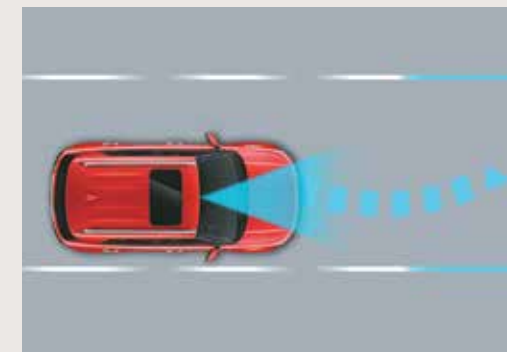

[^]Electronic brakeforce distribution

Hyundai SmartSense

Level 1 ADAS. **1st in segment**

Advanced Driver Assistance System (ADAS) uses automated sensing technology to detect obstacles on the road & respond with countermeasures for impact avoidance. Thus offering comprehensive protection on the road. The new Hyundai VENUE comes with cutting-edge autonomous level 1 ADAS system for a smart & intuitive driving experience.

Forward Collision Warning (FCW)

Lane Departure Warning (LDW)

Forward Collision - Avoidance Assist - Car (FCA-Car) & Forward Collision Warning (FCW)

Forward Collision - Avoidance Assist - Pedestrian (FCA-Ped)

Forward Collision - Avoidance Assist - Cycle (FCA-Cyl)

High Beam Assist (HBA)

Lane Keeping Assist (LKA)

Lane Following Assist (LFA)

Driver Attention Warning (DAW)

Leading Vehicle Departure Alert (LVDA)

An exhilarating drive, like nothing else.