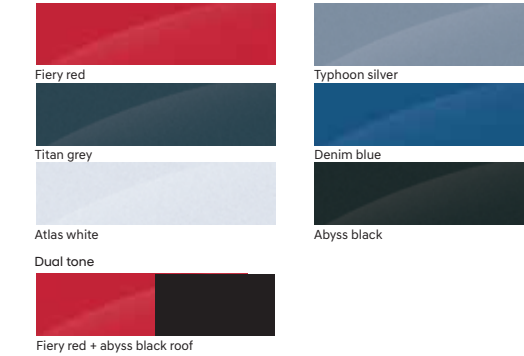

Transmission options: Dual clutch transmission (DCT) | Manual transmission (MT)

Interior & exterior colours

VENUE

Mono tone

Two tone black and greige interiors

VENUE Knight

Mono tone

All black interiors with brass coloured inserts