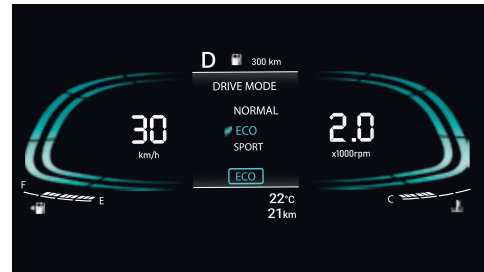

It's not just about getting from one place to another, it's about getting there in style. The new Hyundai VENUE puts the fun into driving. At the heart of the new Hyundai VENUE sits a finely tuned engine that delivers the perfect blend of performance and efficiency for that heart thumping driving experience. To put it simply, it's a lit drive!

U2 1.5 | CRDi VGT diesel

Max power **85** kW (116 PS) @ 4 000 r/min
Max torque **250** Nm @ 1 500-2 750 r/min

Drive mode themes:

Eco

Normal

Sport

Drive modes:

Get wherever you need to go with ease. Pick your driving mode and let the VENUE do the rest.

Eco: The new VENUE already comes with impressive mileage and driving in ECO mode can help increase even that.

Normal: This is your happy place. The normal mode sits squarely between the performance of the SPORT and efficiency of ECO. Delivering an effortlessly relaxed performance that's perfect for everyday driving.